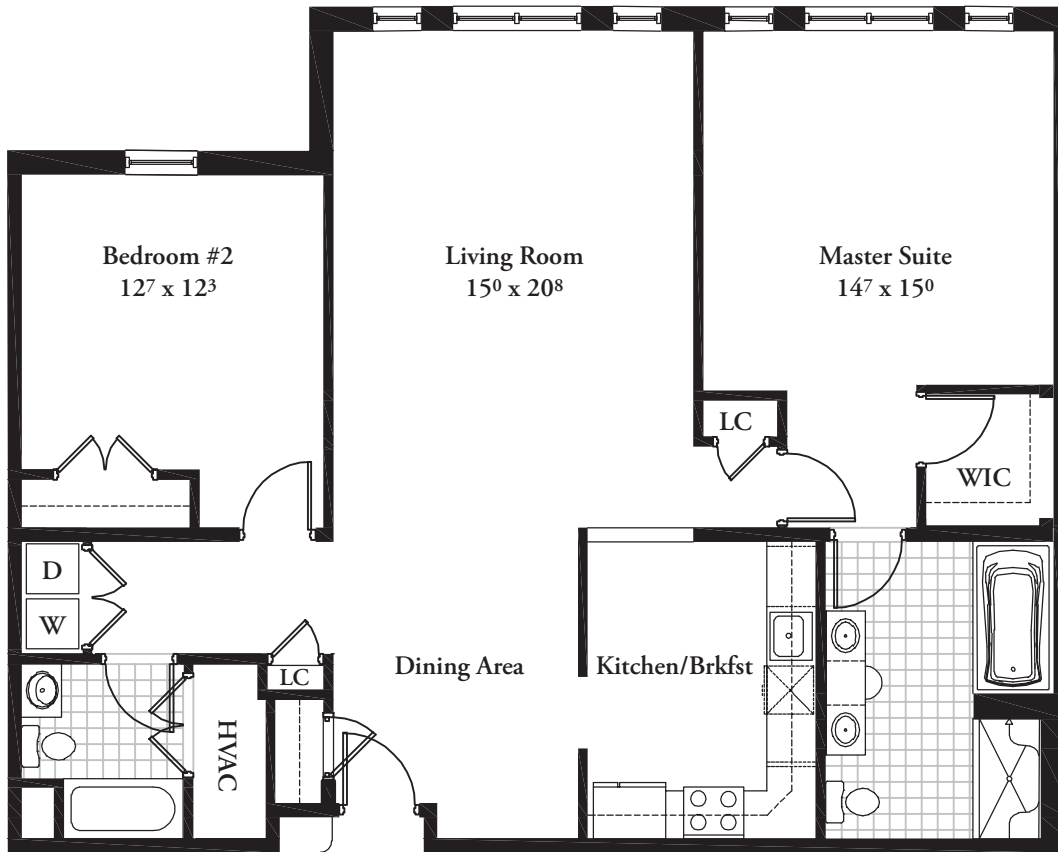

Residence

F

2 Bedrooms, 2 Baths
1359 Square Feet

North Building

105 107
205 207
303 305

South Building

116
118
216
218

The Seller reserves the right to make modifications and changes to design, features, fixtures, options and other elements of the home without notice. All dimensions are approximate and are subject to change. Actual residence may be per plan or mirror image. All materials are subject to availability. Location of mechanical equipment and washer and dryer hookups is for demonstration purposes and are subject to change without notice.